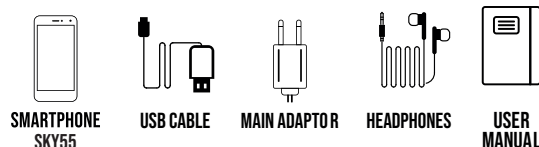

E-MAIL & MESSAGERIE

SMS	SIM + Phone memory
MMS	Yes
EMAIL	Yes
E-MAIL PROTOCOL	SMTP, POP3, IMAP4
INPUT MODE	Complete Virtual Keyboard

SCREEN

SIZE	5.5"
TYPE	FW+
RESOLUTION	480 x 960 pixels
MULTITOUCH	Yes

CONNECTIVITY

WI-FI	802.11 b/g/n
INTERNET CONNECTION SHARING	USB, Bluetooth, Wi-Fi Access point

BLUETOOTH STEREO	BT 4.0
MICRO USB PORT	Yes
PC SYNCHRONIZATION	Yes
AUDIO IN	Jack 3.5mm

PHOTO & VIDEO

MAIN CAMERA	5 Mégapixels
FLASH	LED
FRONT CAMERA	2 Mégapixels
DIGITAL ZOOM	x 4
AUTOFOCUS	No
VIDEO PLAYBACK	1080p
VIDEO RECORDING	1080p

GPS SYSTEM

NAVIGATION SERVICE AND SOFTWARE	Google Maps
GPS	Yes

MULTIMEDIA & ENTERTAINMENT

SOUND FORMATS SUPPORTED	AMR, MP3, AAC, OGG, FLAC
IMAGE FORMATS SUPPORTED	JPEG/JPG/GIF/BMP/PNG
VIDEO FORMATS SUPPORTED	3GP, MP4, AVI, MKV

OS FUNCTIONNALITIES

APPS PORTAL	Play Store™
INTERNET BROWSER	Chrome™
VOICE SEARCH	Yes
AUTOMATIC SYNCHRONIZATION	Gmail™, Contacts
DUOTM	Yes
GOOGLE MAPSTM	Yes
ALARM / CLOCK	Yes
CALCULATOR	Yes
CALENDAR	Yes
FM RADIO	Yes
VOICE RECORDER	Yes
TORCH	Yes

IN THE BOX

Functionalities, technical specifications and design of the product can be modified without notice. Access to Google™ apps may differ depending on the country.

Specific Absorption Rate (SAR) refers to the rate at which the body absorbs RF energy. The SAR limit is 1.6 watts per kilogram in countries that set the limit averaged over 1 gram of tissue and 2.0 watts per kilogram in countries that set the limit averaged over 10 grams of tissue. © Konrow All rights reserved. Wi-Fi is a mark of Wi-Fi Alliance. Bluetooth is a mark of Bluetooth SIG. All other marks are the properties of their respective companies.