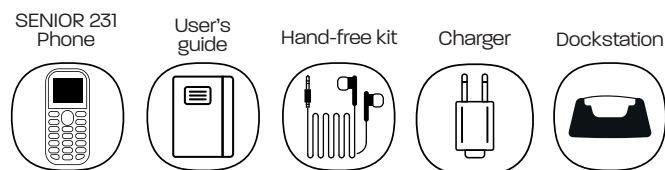

PHOTO & VIDÉO

MAIN CAMERA	0.08 MP
FLASH	Yes
VIDEO PLAYER	720p
VIDEO RECORDER	720p

MULTIMÉDIA & DIVERTISSEMENT

SUPPORTED SOUND FORMATS	AMR, MP3, AAC, OGG, FLAC
SUPPORTED IMAGE FORMATS	JPEG/JPG/GIF/BMP/PNG
SUPPORTED VIDEO FORMATS	3GP, MP4, RMVB, MKV

FONCTIONNALITÉS

ALARM CLOCK / ALARM	Yes
CALCULATOR	Yes
AGENDA	Yes
FM RADIO	Yes
TORCH LAMP	Yes
DICTAPHONE	Yes

BOX CONTENTS

The SAR (Specific Absorption Rate) of mobile phones quantifies the user's maximum exposure level to electromagnetic waves, for use at the ear. French regulations require that the SAR does not exceed 2W/kg. Konrow All rights reserved. Wi-Fi is a trademark of the Wi-Fi Alliance. Bluetooth is a trademark of Bluetooth SIG. All other trademarks are the property of their respective owners.